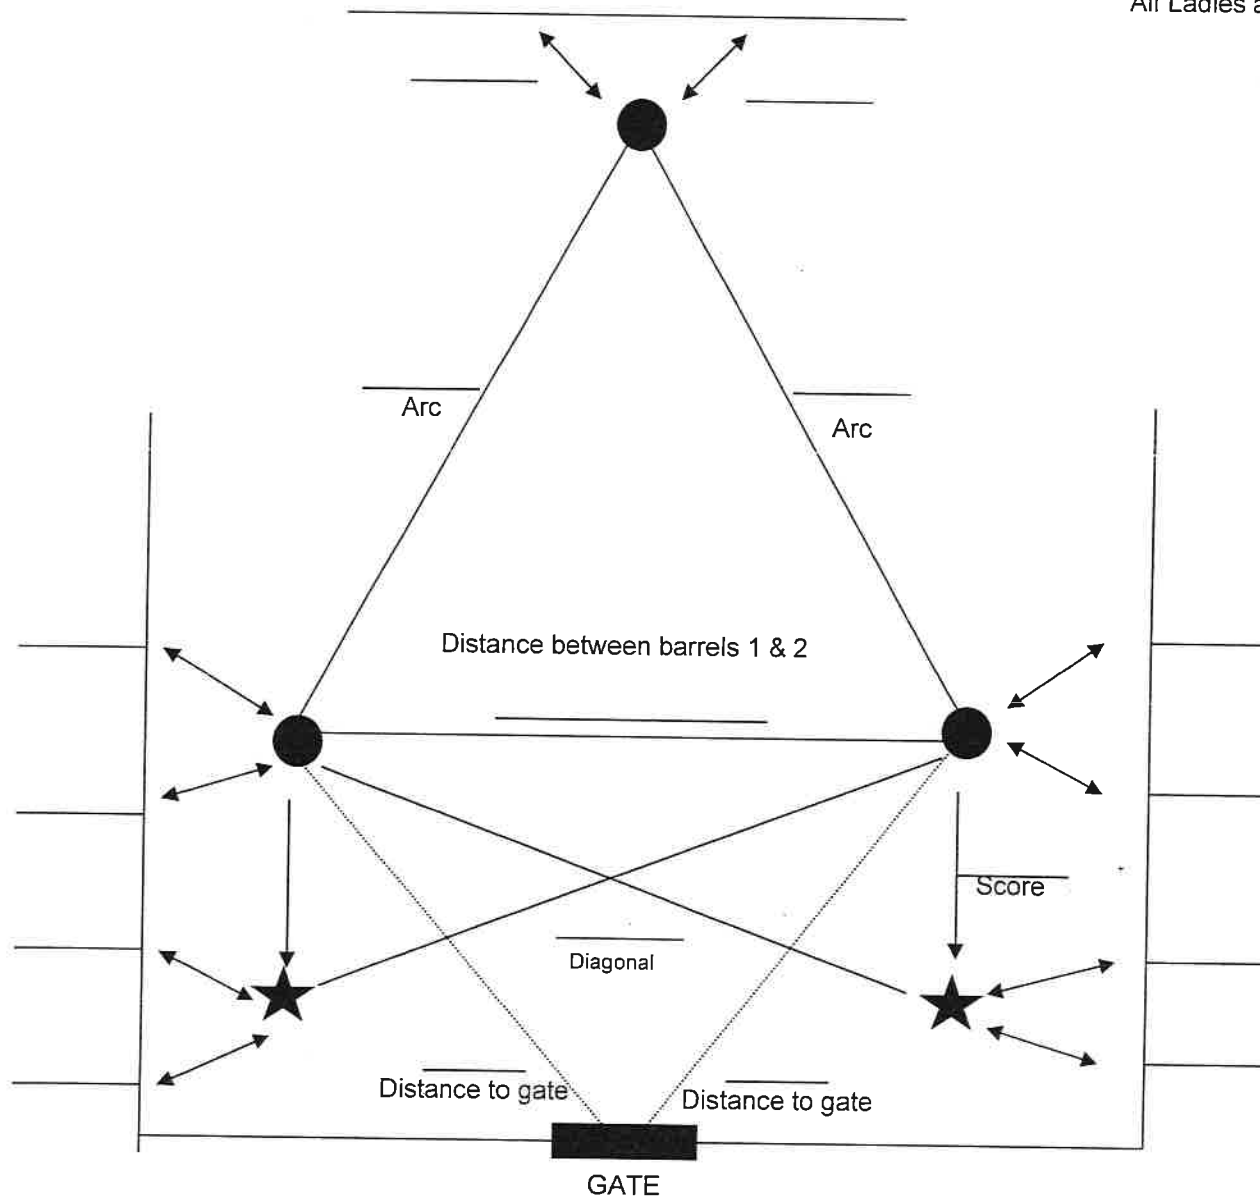

All Ladies and Jr. Contestants with duties must sign this sheet to avoid being fined.

Perf # 1

Judge: _____

Perf # 2

Judge: _____

Perf # 3

Judge: _____

Slack

Judge: _____

Mandatory run in will occur **ONLY** when the gate is exactly centered to the pattern. Measurements must be done to confirm.

Mandatory Run In YES _____ NO _____