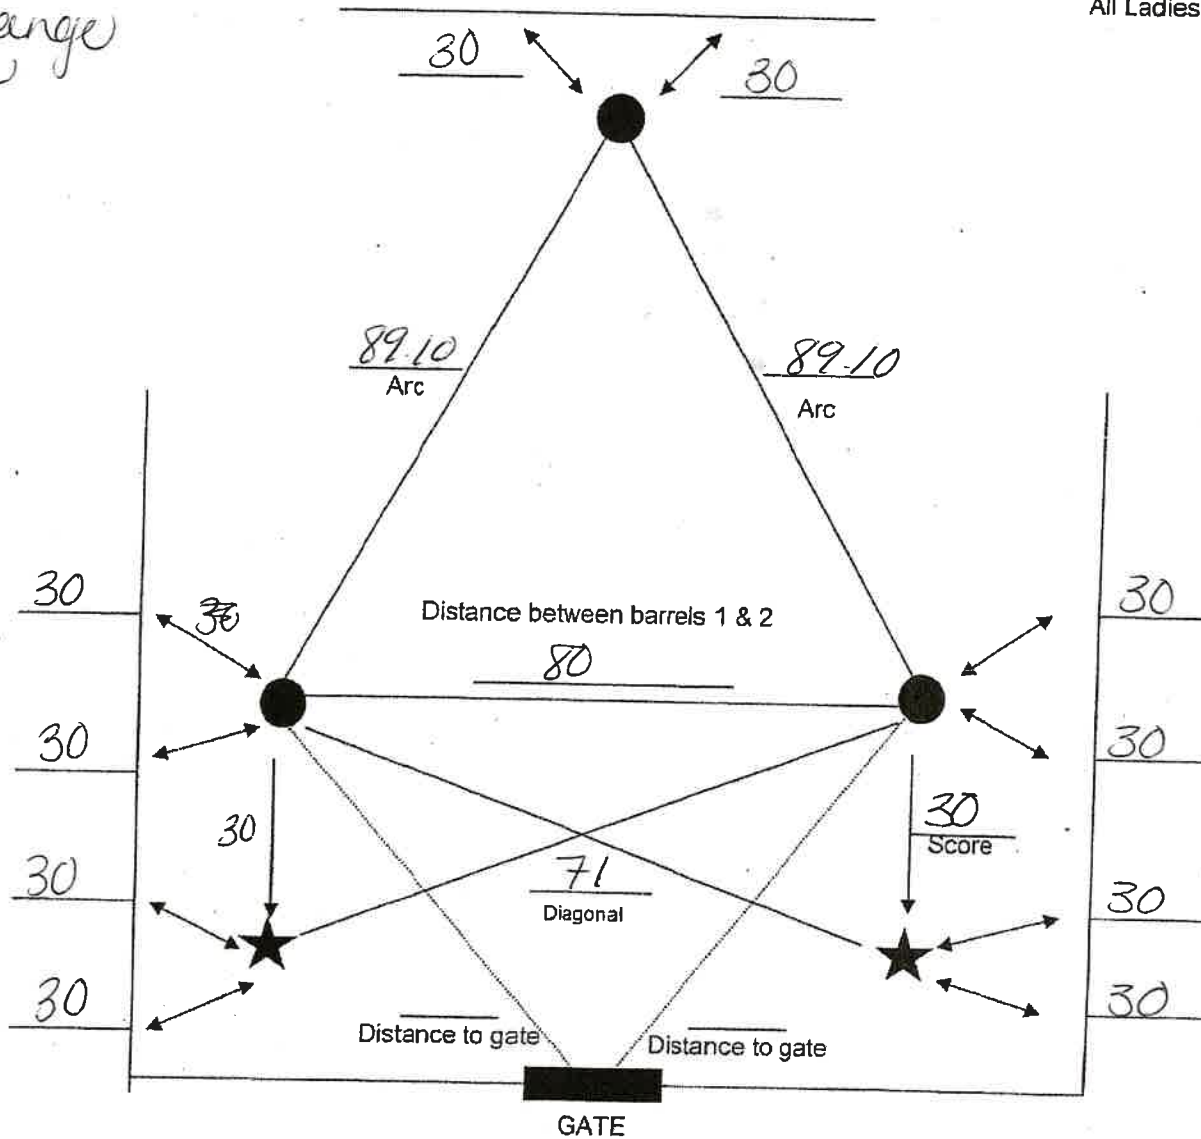

green & orange
rubbers

All Ladies and Jr. Contestants with duties must sign
this sheet to avoid being fined.

Perf # 1

Lynn McLonigle
Jordan Schuett
Peggy Schluher
Emma Sutherland
Madison Wheeler
 Judge: Sat

Perf # 2

Ch...
Val Gillespie
Katee...
Alexi Osborne
Madison Wright
 Judge: K. Kelley

Perf # 3

* Jenna Urzicki

 Judge: Tate

Slack

...
...
Erin Gay
Taylor...
...
 Judge: ...

Mandatory run in will occur **ONLY** when the gate is exactly centered to the pattern. Measurements must be done to confirm.