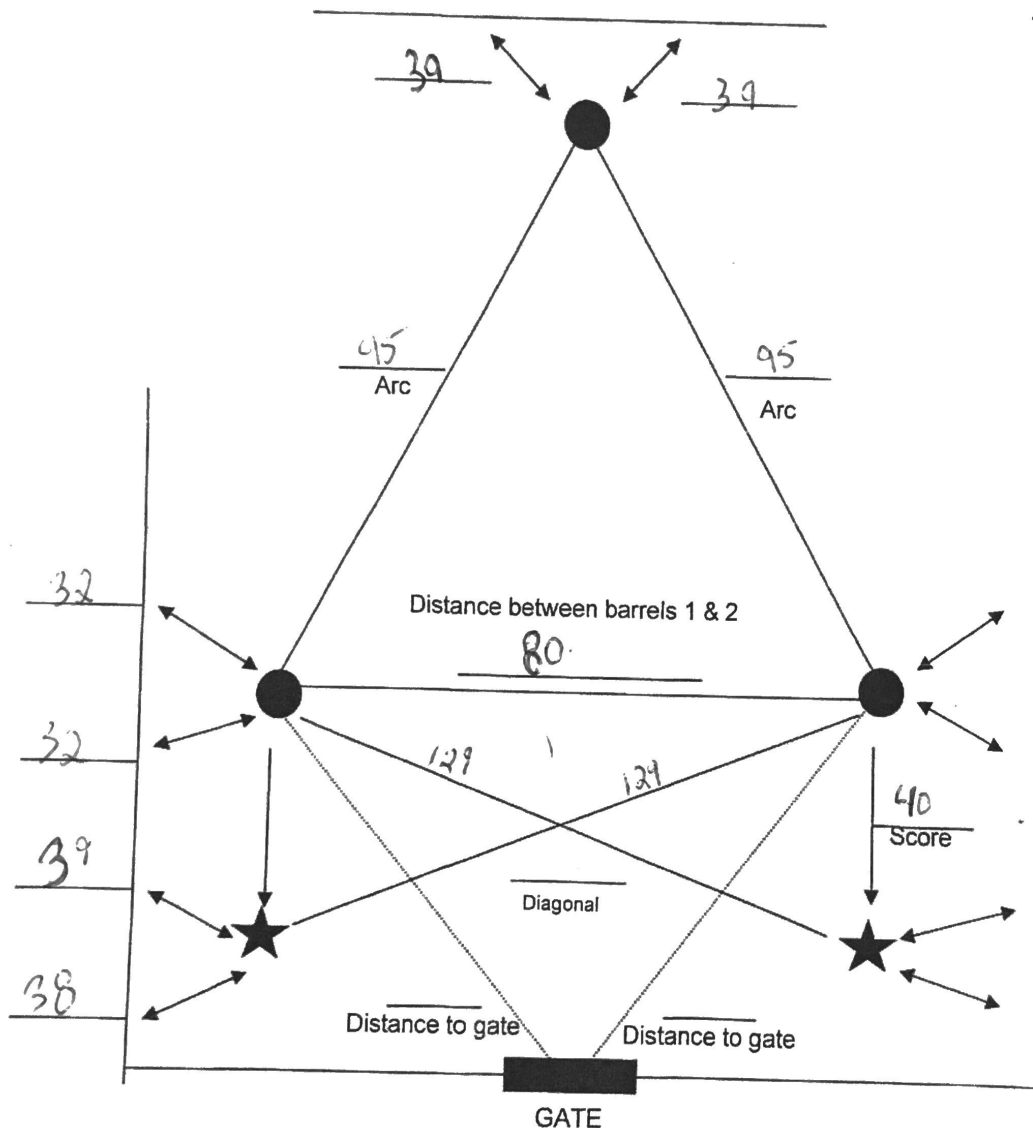

All Ladies and Jr. Contestants with duties must sign this sheet to avoid being fined.

Slack Perf #1
✓ Mama Schneider
✓ Dittie Demko
Tristin Erickson
✓ Taylor Bueler
✓ JWA
Judge: [Signature]

Perf #1
✓ Shelby Wickson
✓ Sheryl Mah
✓ Hannah Burrell
✓ Kacie Corral Alicia Horizuel
Judge: [Signature]

Perf #2
✓ Lacey Adams
✓ Lacey Caldas
✓ Jayce Davidson
Tynell McInerly ✓
Amy Blacksmith ✓
Judge: [Signature]

Slack
✓ Cariann Breton
✓ Amanda Guerci
✓ Kelsey Mohr
_____
Judge: _____

Mandatory run in will occur **ONLY** when the gate is exactly centered to the pattern. Measurements must be done to confirm.

Mandatory Run In YES _____ NO _____